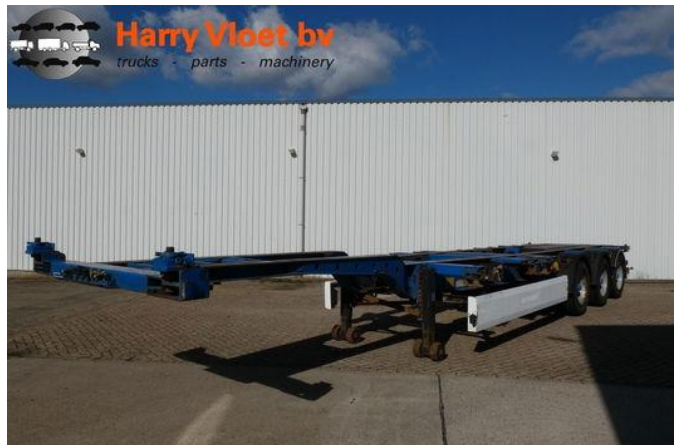

Harry Vloet bv
trucks - parts - machinery

Krone SDC27 - 45ft - BPW

General features

Brand	Krone
Subcategory	Container chassis
Licence plate	OH17VK
Construction year	2005
Date of first registration	28-02-2005
Color	blue
Condition	Used
Reference	240104

Characteristics

Empty weight	5.600kg
Load capacity	35.400kg
Max. weight	41.000kg
Length	1.172cm
Width	255cm
Serial number	WKESDC27051235257

Krone SDC27 - 45ft - BPW

Technical specifications

Number of axes